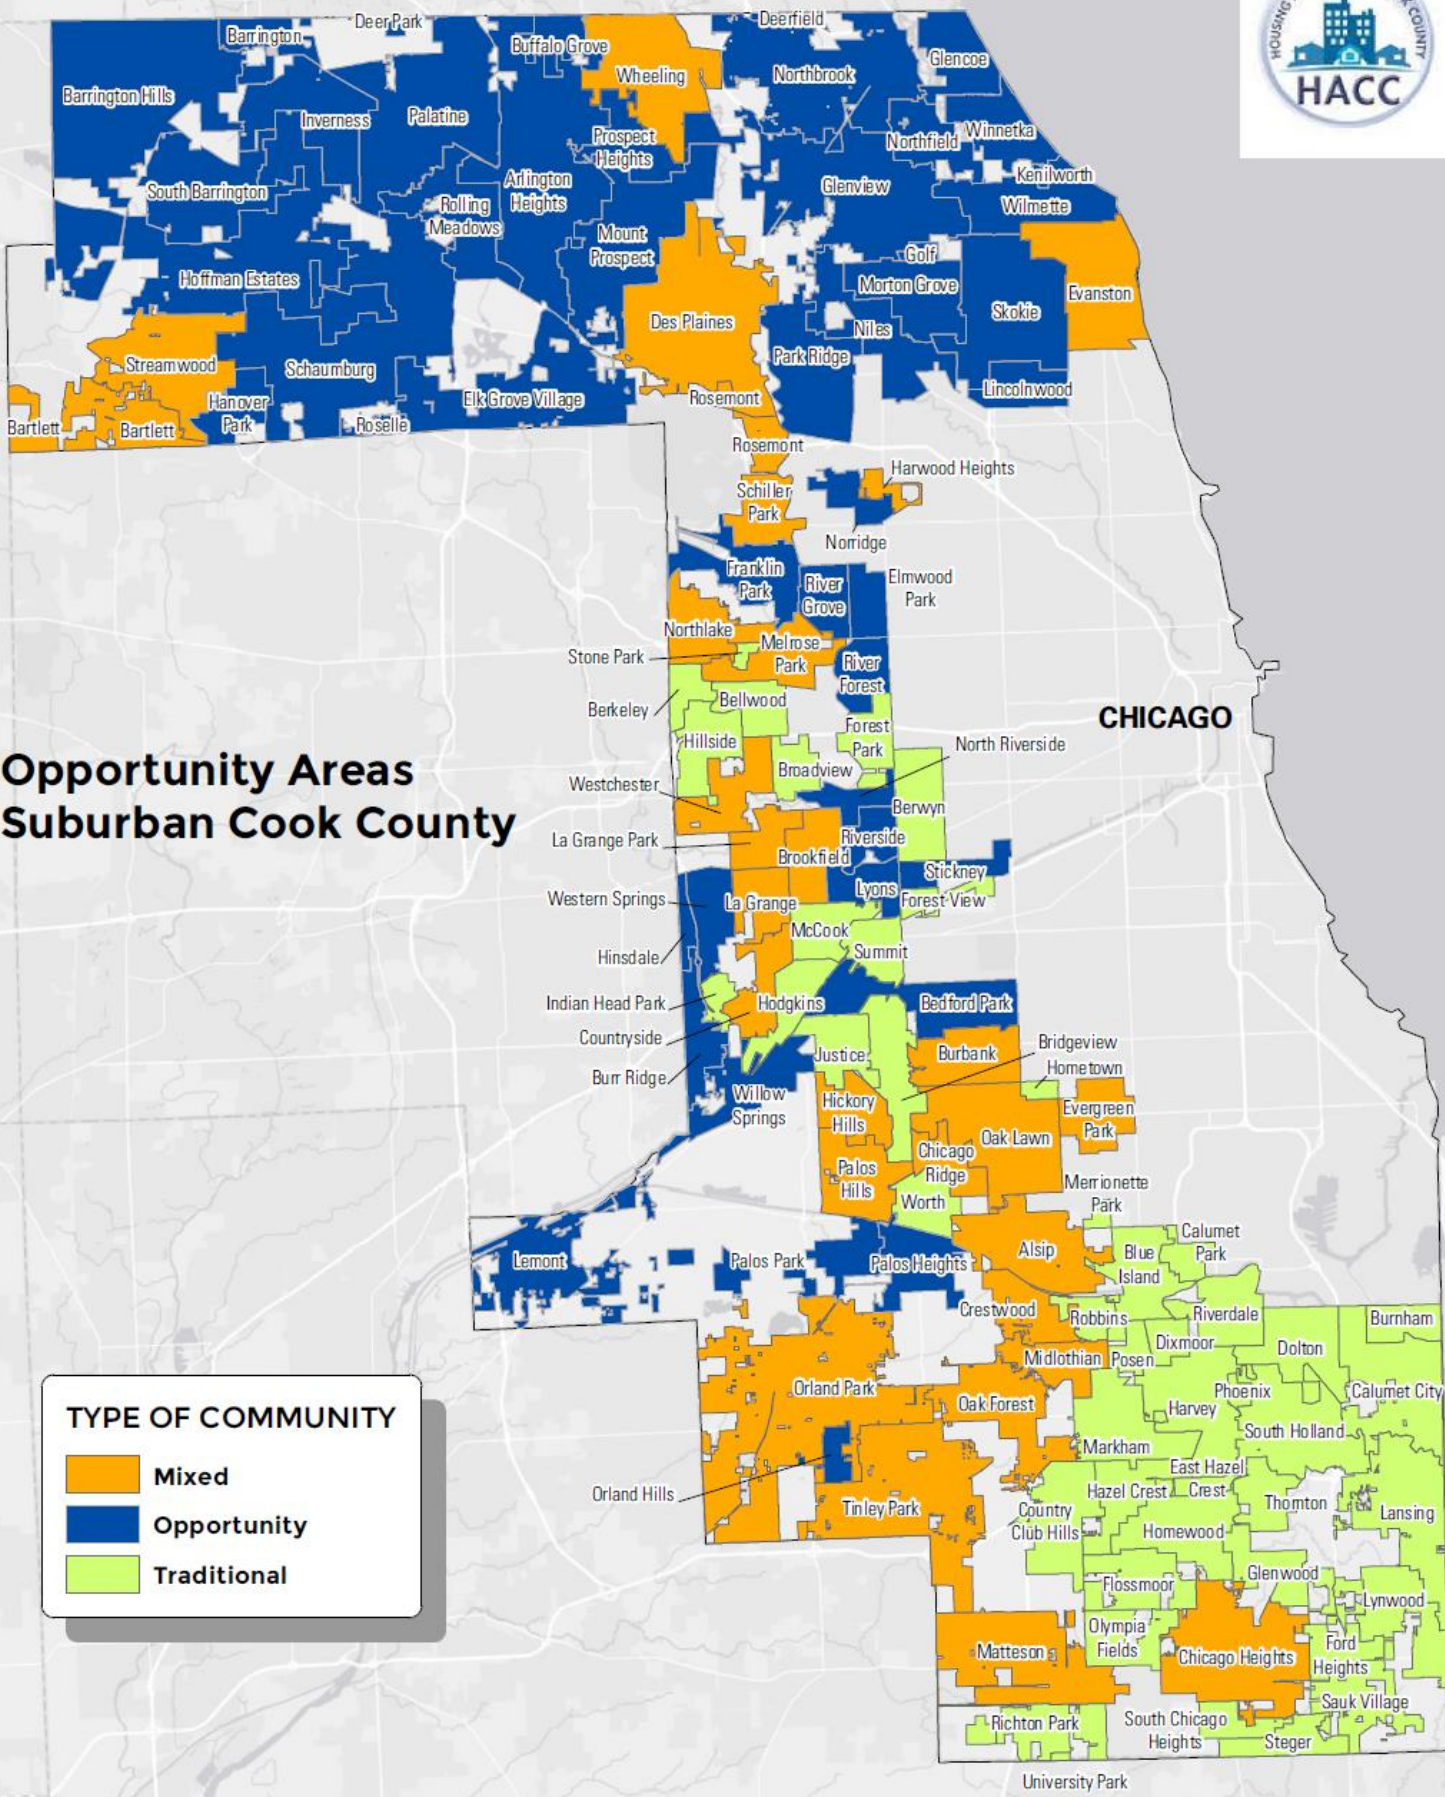

# Opportunity Areas Suburban Cook County

**TYPE OF COMMUNITY**

- Mixed**
- Opportunity**
- Traditional**

Created by: Matthew F. Pietrus

Esri, HERE, DeLorme, MapmyIndia, © OpenStreetMap contributors, and the GIS user community

# Suburban Cook County Opportunity Areas

## Understanding the Map