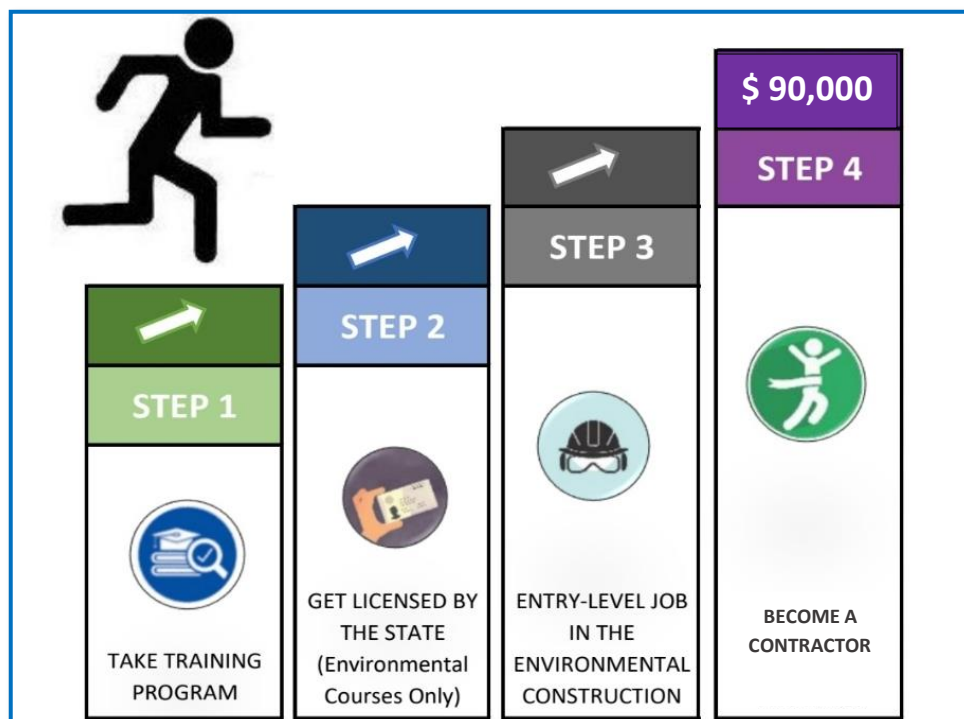

ENVIRONMENTAL CONSTRUCTION TRAINING AREAS

At Cornerstone / SWC Institute you can train in a variety of high-growth Construction career areas. All training programs are hands-on, and you will train in simulated work environments. Students will also have access to our training program manuals, app, and resources. You can train in:

Environmental Asbestos Abatement
Environmental Lead Abatement
Covid-19 Awareness and Cleaning Protocols
Mold Remediation Technician
Silica Awareness for Construction Workers
HazWoper Technician
Mercury Safety and Awareness
First Aid – CPR
Fire Watch

Required Training: Soft Skills, Conflict Resolution,
Time Management
OSHA 30-hour Construction Compliance
OSHA 10-hour Construction Compliance
Forklift Safety Training
Confined Space Entry
Fall Protection
Flagger
PPE

Earn an industry-recognized credential from the Illinois Department of Public Health. Most of our training programs may be applied for work throughout the US.

Salaries for entry-level jobs in Construction range from $ 28,000 to 90,000.*
*Salary averages vary for each training area. Visit mynextmove.org for additional information.

CONSTRUCTION CAREER PATHWAY

Every student's career and education journey will be different, but here is an example of the path you can take when you let Cornerstone / SWC Institute help you to succeed.

"Working collectively to improve lives in our communities"